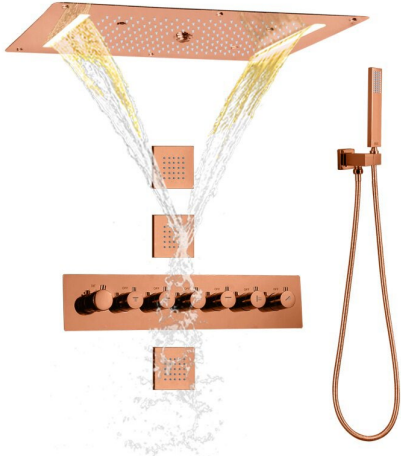

ROSE GOLD SOPHISTICATED THERMOSTATIC RECESSED CEILING MOUNT LED WATERFALL RAINFALL SHOWER SYSTEM WITH HAND SHOWER AND JETTED BODY SPRAYS SPECIFICATIONS

Shower Head

Shower Head Functions: Rainfall, Waterfall, Bubble, Mist

Shower Panel /Hose Material: 304 Stainless Steel

Showerheads Install: Embedded Ceiling Mounted

Concealed Mixer Install: Wall-Mounted

Water Flow:

Mist: 9L/M; Rain: 15L/M; Waterfall: 15L/M; Bubble: 15L/M

Shower Accessories Material: Brass

LED Light: Need to Connect Power

Shower Hose Length: 1.5M

AC: 90-265V 50/60Hz

All dimensions and specifications are nominal and may vary. Use actual products for accuracy in critical situations.

Shower Mixer

Hand Shower

Flow Rate: 2.0 GPM / 7.6 LPM

Shower Mixer Connections

Thread Interface Size: G 1/2 Inch
 Installation Type: Wall Mounted
 Material: Brass
 Flow Rate: 1.5 GPM / 5.7 LPM (each Bodyspray)

Body Jet