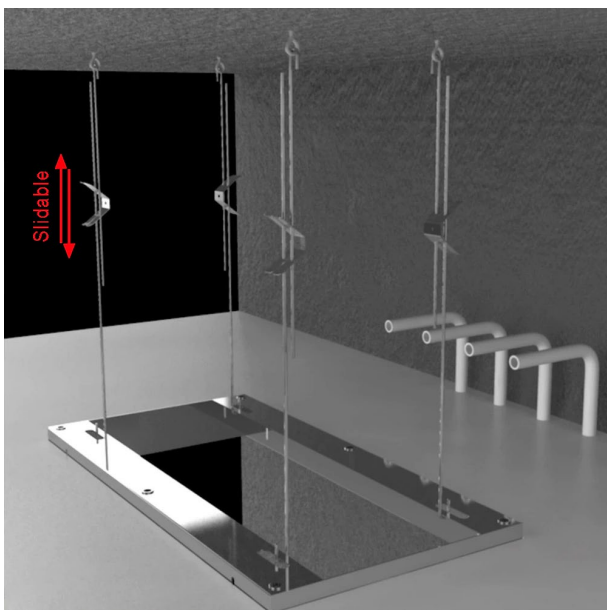

ROSE GOLD SOPHISTICATED THERMOSTATIC RECESSED CEILING MOUNT LED WATERFALL RAINFALL SHOWER SYSTEM WITH HAND SHOWER AND JETTED BODY SPRAYS SPECIFICATIONS

Shower Head

Shower Head Functions: Rainfall, Waterfall, Bubble, Mist

Shower Panel /Hose Material: 304 Stainless Steel

Showerheads Install: Embedded Ceiling Mounted

Concealed Mixer Install: Wall-Mounted

Water Flow:

Mist: 9L/M; Rain: 15L/M; Waterfall: 15L/M; Bubble: 15L/M

Shower Accessories Material: Brass

LED Light: Need to Connect Power

Shower Hose Length: 1.5M

AC: 90-265V 50/60Hz

All dimensions and specifications are nominal and may vary. Use actual products for accuracy in critical situations.

Shower Mixer

Hand Shower

Flow Rate: 2.0 GPM / 7.6 LPM

Shower Mixer Connections

Thread Interface Size: G 1/2 Inch
 Installation Type: Wall Mounted
 Material: Brass
 Flow Rate: 1.5 GPM / 5.7 LPM (each Bodyspray)

Body Jet