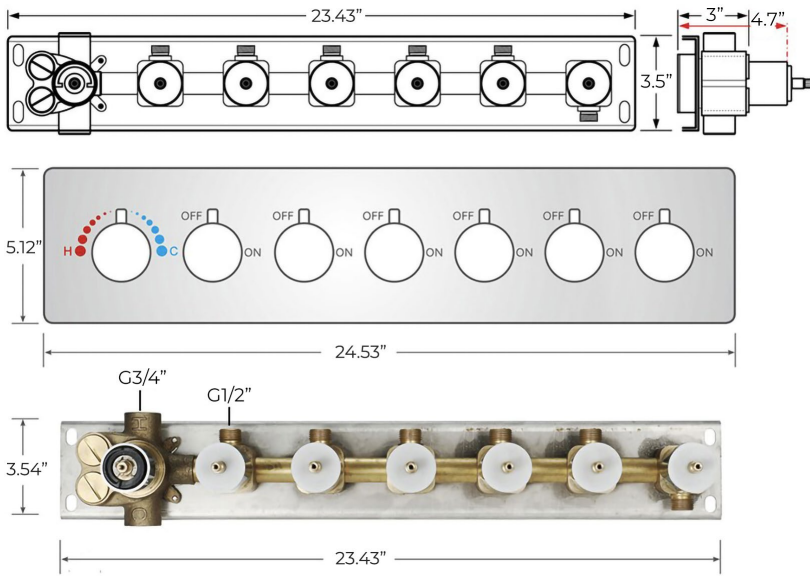

ROSE GOLD SOPHISTICATED THERMOSTATIC RECESSED CEILING MOUNT LED WATERFALL RAINFALL SHOWER SYSTEM WITH HAND SHOWER AND JETTED BODY SPRAYS SPECIFICATIONS

Shower Head

Shower Head Functions: Rainfall, Waterfall, Bubble, Mist

Shower Panel /Hose Material: 304 Stainless Steel

Showerheads Install: Embedded Ceiling Mounted

Concealed Mixer Install: Wall-Mounted

Water Flow:

Mist: 9L/M; Rain: 15L/M; Waterfall: 15L/M; Bubble: 15L/M

Shower Accessories Material: Brass

LED Light: Need to Connect Power

Shower Hose Length: 1.5M

AC: 90-265V 50/60Hz

All dimensions and specifications are nominal and may vary. Use actual products for accuracy in critical situations.

Shower Mixer

Hand Shower

Flow Rate: 2.0 GPM / 7.6 LPM

Shower Mixer Connections

Thread Interface Size: G 1/2 Inch
 Installation Type: Wall Mounted
 Material: Brass
 Flow Rate: 1.5 GPM / 5.7 LPM (each Bodyspray)

Body Jet