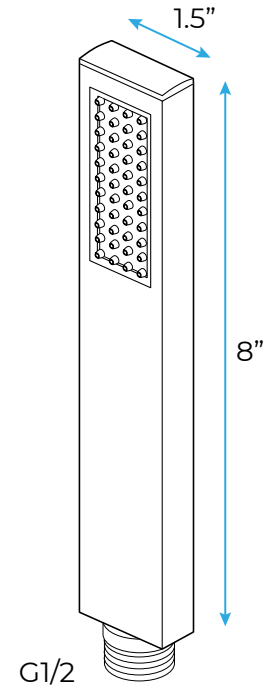

ROSE GOLD SOPHISTICATED THERMOSTATIC RECESSED CEILING MOUNT LED WATERFALL RAINFALL SHOWER SYSTEM WITH HAND SHOWER AND JETTED BODY SPRAYS SPECIFICATIONS

Shower Head

Shower Head Functions: Rainfall, Waterfall, Bubble, Mist

Shower Panel /Hose Material: 304 Stainless Steel

Showerheads Install: Embedded Ceiling Mounted

Concealed Mixer Install: Wall-Mounted

Water Flow:

Mist: 9L/M; Rain: 15L/M; Waterfall: 15L/M; Bubble: 15L/M

Shower Accessories Material: Brass

LED Light: Need to Connect Power

Shower Hose Length: 1.5M

AC: 90-265V 50/60Hz

All dimensions and specifications are nominal and may vary. Use actual products for accuracy in critical situations.

Shower Mixer

Hand Shower

Flow Rate: 2.0 GPM / 7.6 LPM

Shower Mixer Connections

Thread Interface Size: G 1/2 Inch
 Installation Type: Wall Mounted
 Material: Brass
 Flow Rate: 1.5 GPM / 5.7 LPM (each Bodyspray)

Body Jet