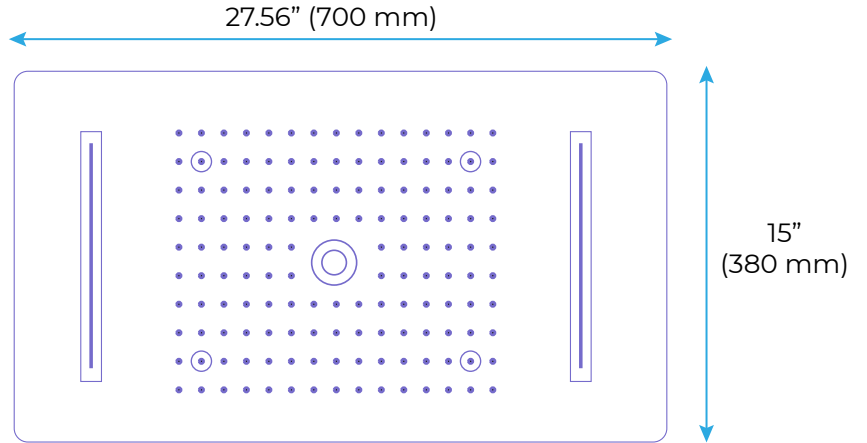

ROSE GOLD SOPHISTICATED THERMOSTATIC RECESSED CEILING MOUNT LED WATERFALL RAINFALL SHOWER SYSTEM WITH HAND SHOWER AND JETTED BODY SPRAYS SPECIFICATIONS

Shower Head

Shower Head Functions: Rainfall, Waterfall, Bubble, Mist

Shower Panel /Hose Material: 304 Stainless Steel

Showerheads Install: Embedded Ceiling Mounted

Concealed Mixer Install: Wall-Mounted

Water Flow:

Mist: 9L/M; Rain: 15L/M; Waterfall: 15L/M; Bubble: 15L/M

Shower Accessories Material: Brass

LED Light: Need to Connect Power

Shower Hose Length: 1.5M

AC: 90-265V 50/60Hz

All dimensions and specifications are nominal and may vary. Use actual products for accuracy in critical situations.

Shower Mixer

Hand Shower

Flow Rate: 2.0 GPM / 7.6 LPM

Shower Mixer Connections

Thread Interface Size: G 1/2 Inch
 Installation Type: Wall Mounted
 Material: Brass
 Flow Rate: 1.5 GPM / 5.7 LPM (each Bodyspray)

Body Jet